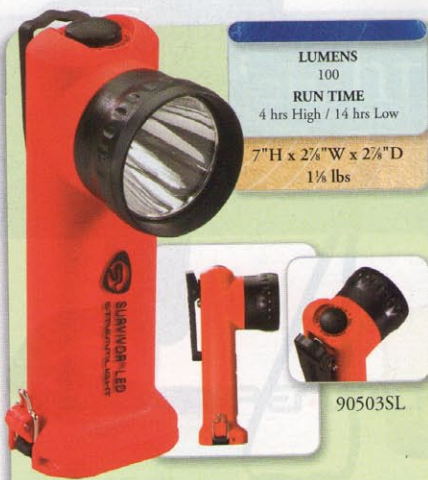

TOOLS

LUMENS
100
RUN TIME
4 hrs High / 14 hrs Low
7"H x 2 1/4"W x 2 3/8"D
1 1/2 lbs

SURVIVOR® CLASS 1, DIVISION 1 LED FLASHLIGHTS

Streamlight's® Survivor® LED Flashlight is one of the brightest, right-angle LED flashlights in the world! This lightweight, hand-held flashlight is designed for use in hazardous situations, thanks to C4 LED™ technology. The LED Survivor provides the right type of light for a broad range of activities: structural firefighting, EMS, extrication, technical rescue and more. The rechargeable battery lasts up to four hours. And, if you need a fast backup, use the alkaline battery pack for up to 14 more hours of light! The Survivor® LED is water and shock resistant. It has microprocessor-controlled high and low lighting modes, plus an emergency flash mode.

Part No	Description
90502SL	Survivor LED Flashlight, AC w/ Fast Charger, Orange
90503SL	Survivor LED Flashlight, AC/DC w/ Steady Charger, Orange
90513SL	Survivor LED Flashlight, AC/DC w/ Steady Charger, Yellow
90500SL	Survivor LED Flashlight (only), Orange
90510SL	Survivor LED Flashlight (only), Yellow
90540SL	Survivor LED Flashlight (only), Alkaline Model, Orange
90541SL	Survivor LED Flashlight (only), Alkaline Model, Yellow
90542SL	Alkaline Battery Cartridge for LED

SURVIVOR® FLASHLIGHTS

Survivor® has long held the trust and respect of professionals around the world. The new Survivor is stronger and more reliable than ever. Lightweight with a high-impact nylon casing, the Survivor offers exceptional durability and weather resistance. Rugged enough to survive the UL 30-ft. drop test, Streamlight's® new and improved professional light is engineered with a one-way valve for case venting and O-ring sealed openings to protect against moisture and dirt.

Part No	Description
90043SL	Survivor Flashlight, Division 2 w/ AC/DC Steady Charger, Orange
90044SL	Survivor Flashlight, Division 2 w/o Charger, Orange
91200SL	Survivor Flashlight, Division 1 w/ AC/DC Steady Charger, Yellow