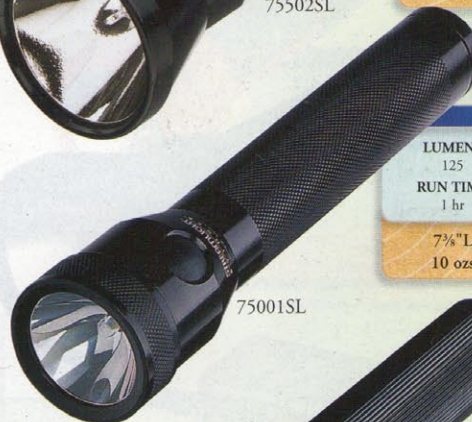

75502SL

75001SL

LUMENS
125
RUN TIME
1 hr
7 3/4" L
10 ozs