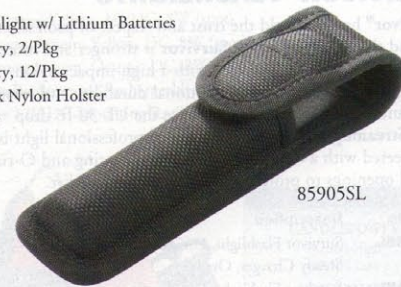

LUMENS
78
RUN TIME
80 mins
4½" L
4¼ ozs

85001SL

Part No	Description
85001SL	Scorpion Flashlight w/ Lithium Batteries
85175SL	Lithium Battery, 2/Pkg
85177SL	Lithium Battery, 12/Pkg
85905SL	Scorpion Black Nylon Holster
85914SL	Scorpion Bulb