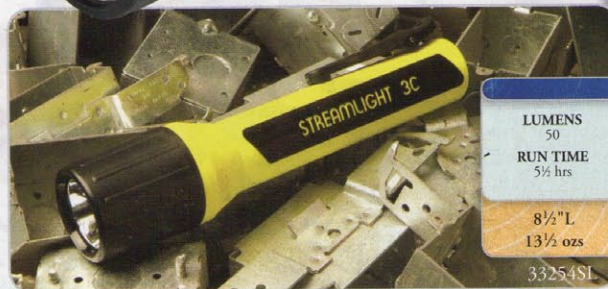

Accessories

Part No	Description
33004SL	3C Xenon Lamp Assembly
E93BP2EN	Energizer Max C Batteries, 2/Pkg

33244SL

LUMENS	44
RUN TIME	5½ hrs
	9½" L
	14½ ozs

LUMENS	50
RUN TIME	5½ hrs
	8½" L
	13½ ozs
	33254SL